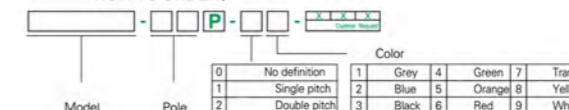

PLUG-IN TERMINAL BLOCK

HOW TO ORDER:

P11-26