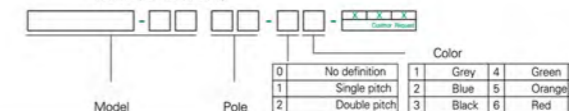

MCS TERMINAL BLOCK

HOW TO ORDER:

P30-34