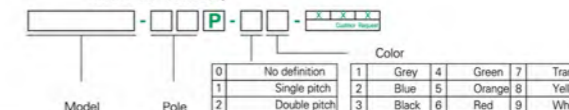

PCB SCREW TERMINAL BLOCK

HOW TO ORDER:

P07-11