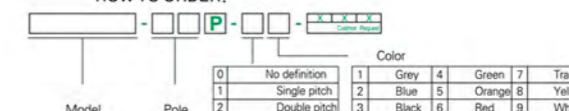

INTERFACE MODULE

HOW TO ORDER: